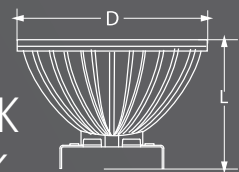

ZAMIENNIKI
LAMP AR111 /
REPLACEMENTS
FOR AR111

Lampy LED AR111/PAR przeznaczone są do oświetlania przestrzeni, w których wymagana jest większa ilość światła, takich jak galerie handlowe, sklepy i obiekty publiczne. Bezpośrednie zamienniki lamp halogenowych w tej samej obudowie.

AR111/PAR LED lamps are used in spaces where more light is needed, such as shopping malls, shops and public buildings. They can be integrated into existing recessed luminaires

AR111 G53 - 12V 50HZ
AR111 GU10 - 230V 50HZ

A 17W

17000h

WW - 2700-3200K

NW - 3600-4800K

CW - 5500-6500K