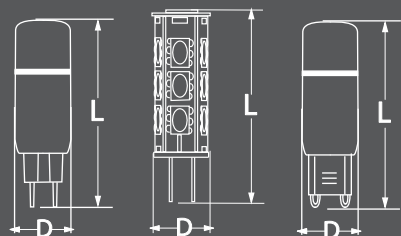

LAMPY
G4 | G9 /
G4 AND G9
LAMPS

G4 - 12V 50HZ
G9 - 230V 50HZ
A++ 1,5W, 3W
230V
17000h
WW - 2700-3200K
CW - 5500-6500K